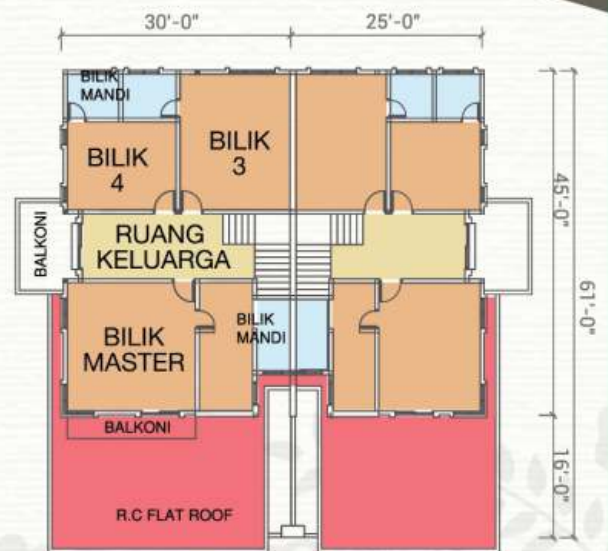

+ a artist impression only

**CF
OBTAINED**

SAIZ LOT 48'x80'
标准单位:

4 BILIK 房

**FREE*
LAWYER
FEES**

suriahill2
@ Medan Klebang Mewah

Harga Dari | 售价从 **RM 430,000.00**

*Terms and conditions applied.

RUMAH BERKEMBAR/SEMI-D 2 TINGKAT

双层半独立式住房

**FREE*
AUTOGATE**

*Limited Units Only.

**FREE*
IRON GRILL**

*Limited Units Only.

artist impression only

SAIZ LOT 42'x80'
标准单位:

**CF
OBTAINED**

4 BILIK 房

**FREE*
LAWYER
FEES**

*Terms and conditions applied.

SHOW HOUSE OPEN DAILY
示范屋已开放参观

Harga Dari
售价从

RM 550,000.00

suriahill2

@ Medan Klebang Mewah

RUMAH BERKEMBAR/SEMI-D
半独立式住房 **1 TINGKAT**

**FREE*
IRON GRILL**
*Limited Units Only.

artist impression only

SAIZ LOT 35'x75'
标准单位:

**LAST CALL SAIZ MELEBIHI
TANYA CORNER UNIT 4,000 sqft**